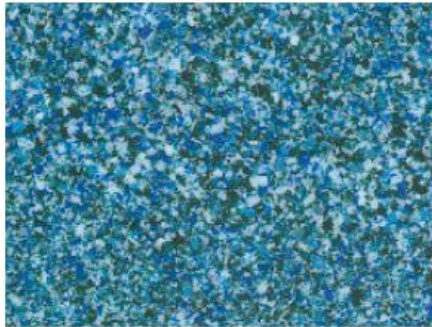

Dark Blue Spa

White Marble

Sandstone

Blue White

Tropical

Granite

These colour samples are representational only and should not be used for colour matching purposes